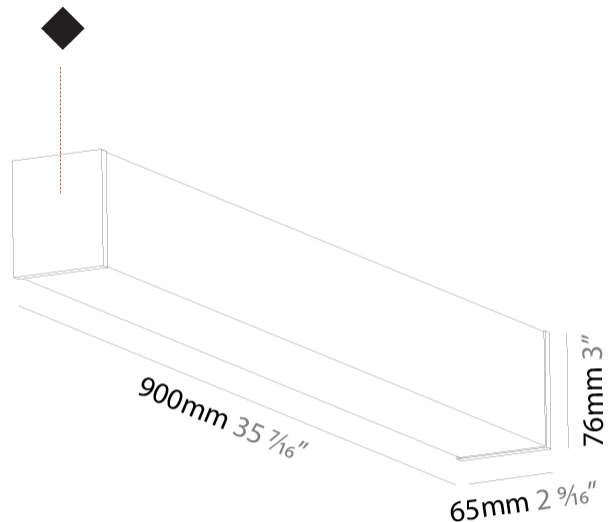

1. To build a product code in our configurator select the specify button on the base model # product page
2. To build a manual product code on this datasheet choose from the options listed below in blue font and add the suffix to the base model #

GENERAL

Series: Fino
Brand: Prolicht
Division: Architectural
Mounting Type: Surface
Mounting Location: Ceiling
Subcategory: Profile

PHYSICAL

Shape: Rectangle
Length (mm): 900
Length (in): 35 7/16
Width (mm): 65
Width (in): 2 9/16
Height (mm): 76
Height (in): 3
Light Distribution: Omnidirectional
Weight (kg): 2.664
Weight (lbs): 5.873
Diffuser: PMMA - Opal
Fixture Finish: SSR / BKV / CWI / CRY / HAB / LAG / UFT / ITA / RUA / RUR / MIC / FTG / MYG / TWT / LOD / PUS / FRO / FUP / KIA / POP / BLS / SPG / MEY / GOH / GUM / CHC / COM / ABZ / JAG / OBR / MOS / ROR
Fixture Material: Aluminum

ELECTRICAL

Lamp Type: LED (Zhaga Standard)
Input Wattage (W): 15
Total Output Wattage (W): 12 / 11.2 (3500K)
Dimming: Non-Dimming / Phase Dimming (120Vac only) / 0-10V Dimming
Driver Included: Yes
Driver Location: Integrated
Driver Type: Constant Current - 120 / 277Vac
Driver Class: Class 2
Input Voltage (V): 120 - 277
Constant Current (MA): 350 / 375 (3500K)

LED

Color Temperature (°K): 3000 / 3500 / 4000
Max. Delivered Lumen (lm): 1710 / 1774 / 1810
CRI: >80 CRI
Lamp Life (hrs): 50000

OPTICAL

RATINGS AND CERTIFICATIONS

Certified By: Certified for North American Standards
IP rating: IP20