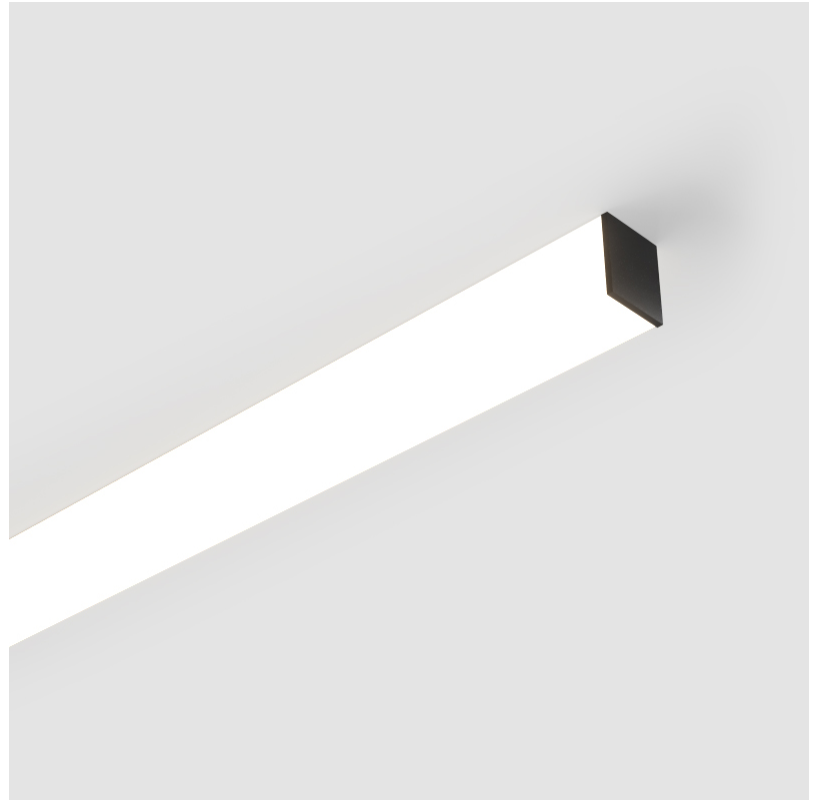

1. To build a product code in our configurator select the specify button on the base model # product page
2. To build a manual product code on this datasheet choose from the options listed below in blue font and add the suffix to the base model #

GENERAL

Series: Fino
Brand: Prolicht
Division: Architectural
Mounting Type: Surface
Mounting Location: Ceiling
Subcategory: Profile

PHYSICAL

Shape: Rectangle
Length (mm): 2020
Length (in): 79 1/2
Width (mm): 65
Width (in): 2 9/16
Height (mm): 76
Height (in): 3
Light Distribution: Omnidirectional
Weight (kg): 5.329
Weight (lbs): 11.748
Diffuser: PMMA - Opal
Fixture Finish: SSR / BKV / CWI / CRY / HAB / LAG / UFT / ITA / RUA / RUR / MIC / FTG / MYG / TWT / LOD / PUS / FRO / FUP / KIA / POP / BLS / SPG / MEY / GOH / GUM / CHC / COM / ABZ / JAG / OBR / MOS / ROR
Fixture Material: Aluminum

ELECTRICAL

Lamp Type: LED (Zhaga Standard)
Input Wattage (W): 35
Total Output Wattage (W): 28 / 22.8 (3500K)
Dimming: Non-Dimming / Phase Dimming (120Vac only) / 0-10V Dimming
Driver Included: Yes
Driver Location: Integrated
Driver Type: Constant Current - 120 / 277Vac
Driver Class: Class 2
Input Voltage (V): 120 - 277
Constant Current (MA): 350 / 700 (3500K)

LED

Color Temperature (°K): 3000 / 3500 / 4000
Max. Delivered Lumen (lm): 4000 / 4136 / 4220
CRI: >80 CRI
Lamp Life (hrs): 50000

OPTICAL

RATINGS AND CERTIFICATIONS

Certified By: Certified for North American Standards
IP rating: IP20