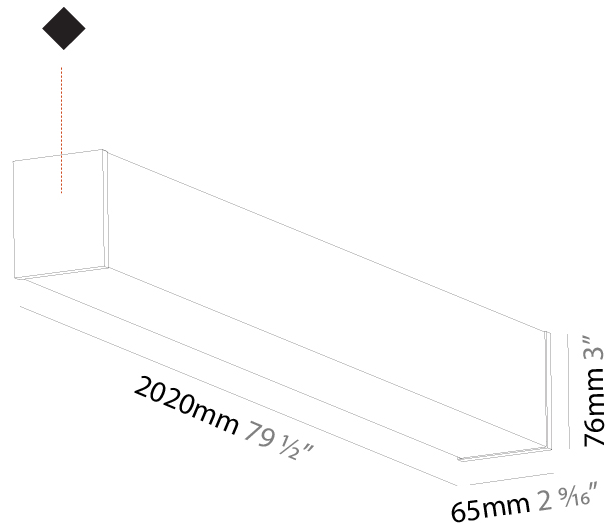

1. To build a product code in our configurator select the specify button on the base model # product page
2. To build a manual product code on this datasheet choose from the options listed below in blue font and add the suffix to the base model #

GENERAL

Series: Fino
Brand: Prolicht
Division: Architectural
Mounting Type: Surface
Mounting Location: Ceiling
Subcategory: Profile

PHYSICAL

Shape: Rectangle
Length (mm): 2020
Length (in): 79 1/2
Width (mm): 65
Width (in): 2 9/16
Height (mm): 76
Height (in): 3
Light Distribution: Omnidirectional
Weight (kg): 5.329
Weight (lbs): 11.748
Diffuser: PMMA - Opal
Fixture Finish: SSR / BKV / CWI / CRY / HAB / LAG / UFT / ITA / RUA / RUR / MIC / FTG / MYG / TWT / LOD / PUS / FRO / FUP / KIA / POP / BLS / SPG / MEY / GOH / GUM / CHC / COM / ABZ / JAG / OBR / MOS / ROR
Fixture Material: Aluminum

ELECTRICAL

Lamp Type: LED (Zhaga Standard)
Input Wattage (W): 35
Total Output Wattage (W): 28 / 22.8 (3500K)
Dimming: Non-Dimming / Phase Dimming (120Vac only) / 0-10V Dimming
Driver Included: Yes
Driver Location: Integrated
Driver Type: Constant Current - 120 / 277Vac
Driver Class: Class 2
Input Voltage (V): 120 - 277
Constant Current (MA): 350 / 700 (3500K)

LED

Color Temperature (°K): 3000 / 3500 / 4000
Max. Delivered Lumen (lm): 4000 / 4136 / 4220
CRI: >80 CRI
Lamp Life (hrs): 50000

OPTICAL

RATINGS AND CERTIFICATIONS

Certified By: Certified for North American Standards
IP rating: IP20