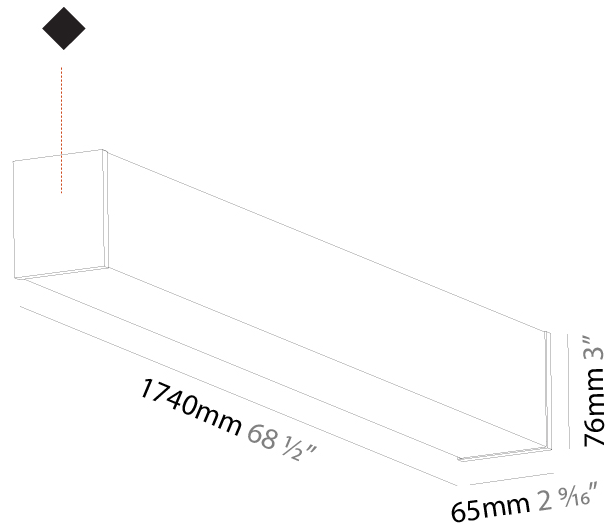

1. To build a product code in our configurator select the specify button on the base model # product page
2. To build a manual product code on this datasheet choose from the options listed below in blue font and add the suffix to the base model #

GENERAL

Series: Fino
Brand: Prolicht
Division: Architectural
Mounting Type: Surface
Mounting Location: Ceiling
Subcategory: Profile

PHYSICAL

Shape: Rectangle
Length (mm): 1740
Length (in): 68 1/2
Width (mm): 65
Width (in): 2 9/16
Height (mm): 76
Height (in): 3
Light Distribution: Omnidirectional
Weight (kg): 4.665
Weight (lbs): 10.284
Diffuser: PMMA - Opal
Fixture Finish: SSR / BKV / CWI / CRY / HAB / LAG / UFT / ITA / RUA / RUR / MIC / FTG / MYG / TWT / LOD / PUS / FRO / FUP / KIA / POP / BLS / SPG / MEY / GOH / GUM / CHC / COM / ABZ / JAG / OBR / MOS / ROR
Fixture Material: Aluminum

ELECTRICAL

Lamp Type: LED (Zhaga Standard)
Input Wattage (W): 30
Total Output Wattage (W): 24 / 19.2 (3500K)
Dimming: Non-Dimming / Phase Dimming (120Vac only) / 0-10V Dimming
Driver Included: Yes
Driver Location: Integrated
Driver Type: Constant Current - 120 / 277Vac
Driver Class: Class 2
Input Voltage (V): 120 - 277
Constant Current (MA): 350 / 600 (3500K)

LED

Color Temperature (°K): 3000 / 3500 / 4000
Max. Delivered Lumen (lm): 3430 / 3548 / 3620
CRI: >80 CRI
Lamp Life (hrs): 50000

OPTICAL

RATINGS AND CERTIFICATIONS

Certified By: Certified for North American Standards
IP rating: IP20