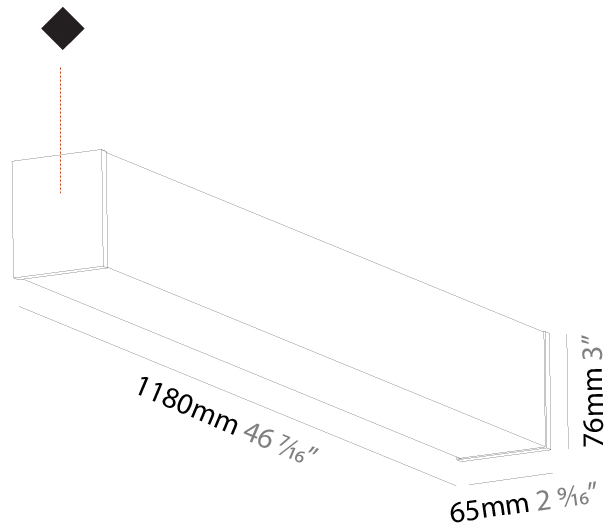

1. To build a product code in our configurator select the specify button on the base model # product page
2. To build a manual product code on this datasheet choose from the options listed below in blue font and add the suffix to the base model #

GENERAL

Series: Fino
Brand: Prolicht
Division: Architectural
Mounting Type: Surface
Mounting Location: Ceiling
Subcategory: Profile

PHYSICAL

Shape: Rectangle
Length (mm): 1180
Length (in): 46 7/16
Width (mm): 65
Width (in): 2 9/16
Height (mm): 76
Height (in): 3
Light Distribution: Omnidirectional
Weight (kg): 3.294
Weight (lbs): 7.262
Diffuser: PMMA - Opal
Fixture Finish: SSR / BKV / CWI / CRY / HAB / LAG / UFT / ITA / RUA / RUR / MIC / FTG / MYG / TWT / LOD / PUS / FRO / FUP / KIA / POP / BLS / SPG / MEY / GOH / GUM / CHC / COM / ABZ / JAG / OBR / MOS / ROR
Fixture Material: Aluminum

ELECTRICAL

Lamp Type: LED (Zhaga Standard)
Input Wattage (W): 20
Total Output Wattage (W): 16 / 12.8 (3500K)
Dimming: Non-Dimming / Phase Dimming (120Vac only) / 0-10V Dimming
Driver Included: Yes
Driver Location: Integrated
Driver Type: Constant Current - 120 / 277Vac
Driver Class: Class 2
Input Voltage (V): 120 - 277
Constant Current (MA): 350 / 400 (3500K)

LED

Color Temperature (°K): 3000 / 3500 / 4000
Max. Delivered Lumen (lm): 2280 / 2362 / 2410
CRI: >80 CRI
Lamp Life (hrs): 50000

OPTICAL

RATINGS AND CERTIFICATIONS

Certified By: Certified for North American Standards
IP rating: IP20