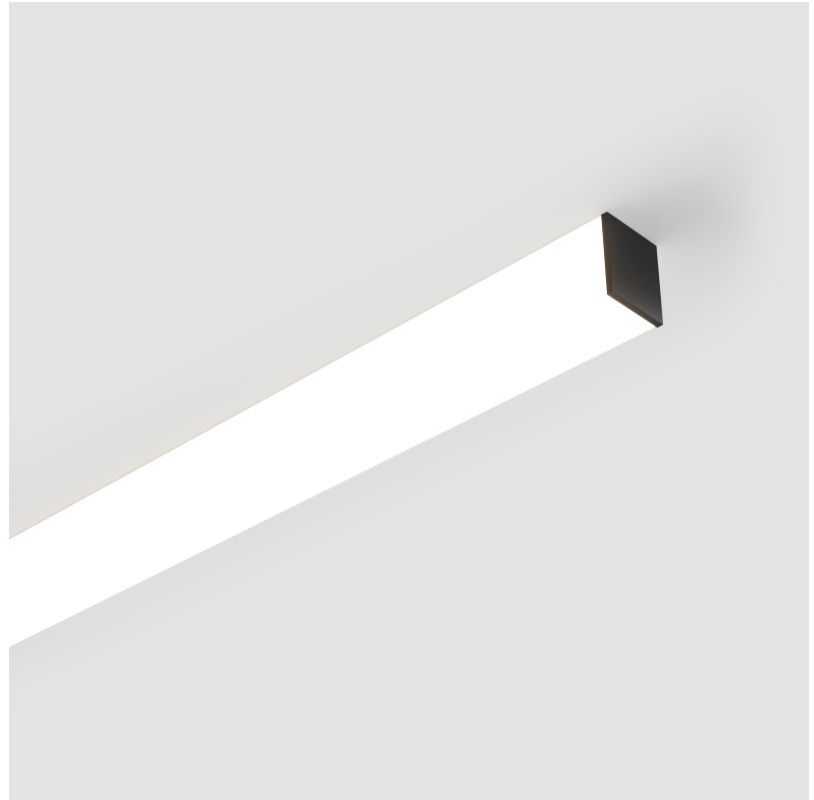

1. To build a product code in our configurator select the specify button on the base model # product page
2. To build a manual product code on this datasheet choose from the options listed below in blue font and add the suffix to the base model #

GENERAL

Series: Fino
Brand: Prolicht
Division: Architectural
Mounting Type: Surface
Mounting Location: Ceiling
Subcategory: Profile

PHYSICAL

Shape: Rectangle
Length (mm): 1740
Length (in): 68 1/2
Width (mm): 65
Width (in): 2 9/16
Height (mm): 76
Height (in): 3
Light Distribution: Omnidirectional
Weight (kg): 4.665
Weight (lbs): 10.284
Diffuser: PMMA - Opal
Fixture Finish: SSR / BKV / CWI / CRY / HAB / LAG / UFT / ITA / RUA / RUR / MIC / FTG / MYG / TWT / LOD / PUS / FRO / FUP / KIA / POP / BLS / SPG / MEY / GOH / GUM / CHC / COM / ABZ / JAG / OBR / MOS / ROR
Fixture Material: Aluminum

ELECTRICAL

Lamp Type: LED (Zhaga Standard)
Input Wattage (W): 30
Total Output Wattage (W): 24 / 19.2 (3500K)
Dimming: Non-Dimming / Phase Dimming (120Vac only) / 0-10V Dimming
Driver Included: Yes
Driver Location: Integrated
Driver Type: Constant Current - 120 / 277Vac
Driver Class: Class 2
Input Voltage (V): 120 - 277
Constant Current (MA): 350 / 600 (3500K)

LED

Color Temperature (°K): 3000 / 3500 / 4000
Max. Delivered Lumen (lm): 3430 / 3548 / 3620
CRI: >80 CRI
Lamp Life (hrs): 50000

OPTICAL

RATINGS AND CERTIFICATIONS

Certified By: Certified for North American Standards
IP rating: IP20