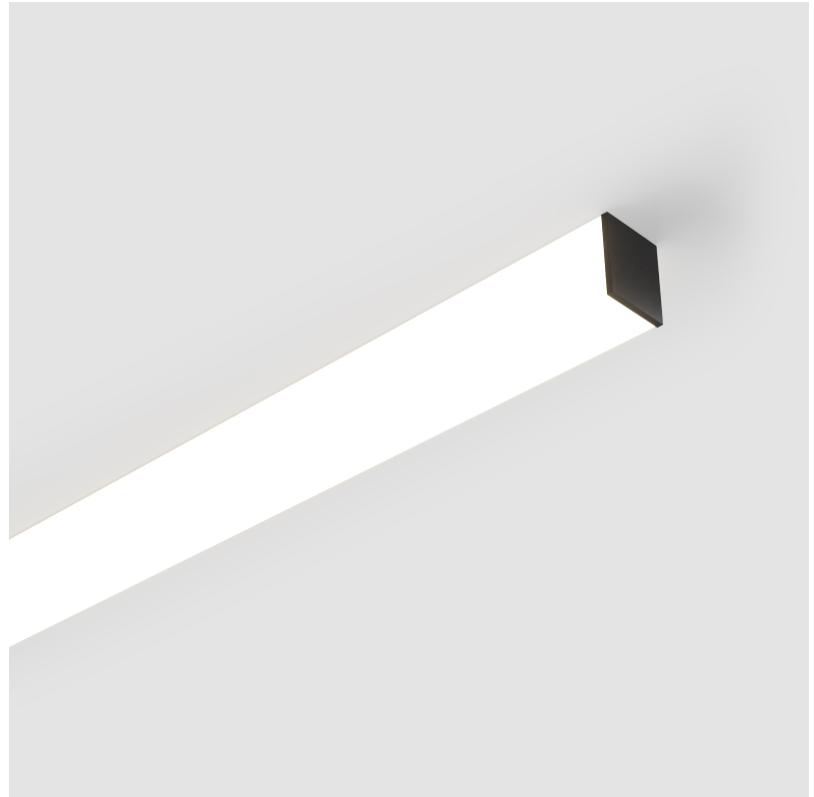

1. To build a product code in our configurator select the specify button on the base model # product page
2. To build a manual product code on this datasheet choose from the options listed below in blue font and add the suffix to the base model #

GENERAL

Series: Fino
Brand: Prolicht
Division: Architectural
Mounting Type: Surface
Mounting Location: Ceiling
Subcategory: Profile

PHYSICAL

Shape: Rectangle
Length (mm): 1460
Length (in): 57 1/2
Width (mm): 65
Width (in): 2 9/16
Height (mm): 76
Height (in): 3
Light Distribution: Omnidirectional
Weight (kg): 3.974
Weight (lbs): 8.761
Diffuser: PMMA - Opal
Fixture Finish: SSR / BKV / CWI / CRY / HAB / LAG / UFT / ITA / RUA / RUR / MIC / FTG / MYG / TWT / LOD / PUS / FRO / FUP / KIA / POP / BLS / SPG / MEY / GOH / GUM / CHC / COM / ABZ / JAG / OBR / MOS / ROR
Fixture Material: Aluminum

ELECTRICAL

Lamp Type: LED (Zhaga Standard)
Input Wattage (W): 25
Total Output Wattage (W): 20 / 16 (3500K)
Dimming: Non-Dimming / Phase Dimming (120Vac only) / 0-10V Dimming
Driver Included: Yes
Driver Location: Integrated
Driver Type: Constant Current - 120 / 277Vac
Driver Class: Class 2
Input Voltage (V): 120 - 277
Constant Current (MA): 350 / 500 (3500K)

LED

Color Temperature (°K): 3000 / 3500 / 4000
Max. Delivered Lumen (lm): 2850 / 2960 / 3020
CRI: >80 CRI
Lamp Life (hrs): 50000

OPTICAL

RATINGS AND CERTIFICATIONS

Certified By: Certified for North American Standards
IP rating: IP20