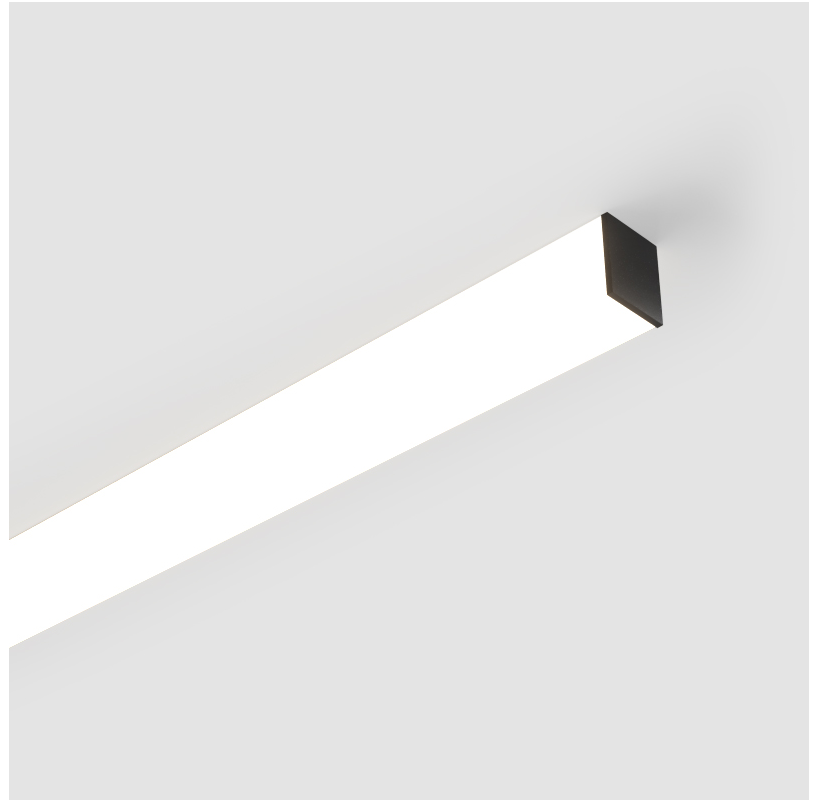

1. To build a product code in our configurator select the specify button on the base model # product page
2. To build a manual product code on this datasheet choose from the options listed below in blue font and add the suffix to the base model #

GENERAL

Series: Fino
Brand: Prolicht
Division: Architectural
Mounting Type: Surface
Mounting Location: Ceiling
Subcategory: Profile

PHYSICAL

Shape: Rectangle
Length (mm): 900
Length (in): 35 7/16
Width (mm): 65
Width (in): 2 9/16
Height (mm): 76
Height (in): 3
Light Distribution: Omnidirectional
Weight (kg): 2.664
Weight (lbs): 5.873
Diffuser: PMMA - Opal
Fixture Finish: SSR / BKV / CWI / CRY / HAB / LAG / UFT / ITA / RUA / RUR / MIC / FTG / MYG / TWT / LOD / PUS / FRO / FUP / KIA / POP / BLS / SPG / MEY / GOH / GUM / CHC / COM / ABZ / JAG / OBR / MOS / ROR
Fixture Material: Aluminum

ELECTRICAL

Lamp Type: LED (Zhaga Standard)
Input Wattage (W): 15
Total Output Wattage (W): 12 / 11.2 (3500K)
Dimming: Non-Dimming / Phase Dimming (120Vac only) / 0-10V Dimming
Driver Included: Yes
Driver Location: Integrated
Driver Type: Constant Current - 120 / 277Vac
Driver Class: Class 2
Input Voltage (V): 120 - 277
Constant Current (MA): 350 / 375 (3500K)

LED

Color Temperature (°K): 3000 / 3500 / 4000
Max. Delivered Lumen (lm): 1710 / 1774 / 1810
CRI: >80 CRI
Lamp Life (hrs): 50000

OPTICAL

RATINGS AND CERTIFICATIONS

Certified By: Certified for North American Standards
IP rating: IP20